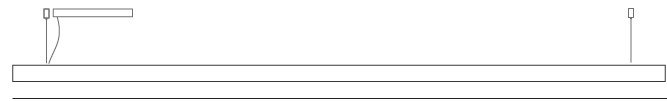

PROJECT
TYPE
SPECIFIER
QUANTITY
DATE

LED60 SUSPENSION

D71016-

base number
Color   Finish
Temperature   Options

1. To build a product code in our configurator select the specify button on the base model # product page
2. To build a manual product code on this datasheet choose from the options listed below in blue font and add the suffix to the base model #

GENERAL

Series: Woodlin
Subseries: LED60
Brand: Tunto
Division: Design
Mounting Type: Suspension
Mounting Location: Ceiling
Subcategory: Profile

PHYSICAL

Shape: Rectangle
Length (mm): 1000
Length (in): 39 ³/₈
Width (mm): 60
Width (in): 2 ³/₈
Height (mm): 60
Height (in): 2 ³/₈
Max. Overall Height (mm): 2060
Max. Overall Height (in): 81 ¹/₈
Light Distribution: Direct
Diffuser: Opal
Fixture Finish: [WAL / ASH / OAK / BLK / WHI](#)
Fixture Material: Wood
Cable Details: 2000mm / 78 3/4"

ELECTRICAL

Lamp Type: LED
Input Wattage (W): 43
Total Output Wattage (W): 38
Dimming: Tri-Mode (Non-Dimming and Phase Dimming (120Vac only) and 0-10V Dimming)
Driver Included: Yes
Driver Location: Integrated
Driver Type: Constant Current - Universal
Driver Class: Class 2
Input Voltage (V): 120 - 277
Constant Current (MA): 700

LED

Color Temperature (°K): [2700 / 3000 / 4000](#)
Max. Delivered Lumen (lm): 3240
CRI: >93 CRI
Lamp Life (hrs): 50000

OPTICAL

RATINGS AND CERTIFICATIONS

Certified By: Certified for North American Standards
IP rating: IP20

1000mm 39 ³/₈"

60mm 2 ³/₈"

Direct