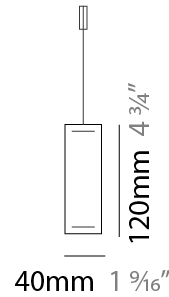

PROJECT _____
TYPE _____
SPECIFIER _____
QUANTITY _____
DATE _____

LED120 SUSPENSION

D71026-

base number   Color   Finish
Temperature   Options

1. To build a product code in our configurator select the specify button on the base model # product page
2. To build a manual product code on this datasheet choose from the options listed below in blue font and add the suffix to the base model #

GENERAL

Series: Woodlin
Subseries: LED120
Brand: Tunto
Division: Design
Mounting Type: Suspension
Mounting Location: Ceiling
Subcategory: Profile

PHYSICAL

Shape: Rectangle
Length (mm): 1600
Length (in): 63
Width (mm): 40
Width (in): 1 9/16
Height (mm): 120
Height (in): 4 3/4
Max. Overall Height (mm): 2120
Max. Overall Height (in): 83 7/16
Light Distribution: Direct / Indirect
Diffuser: Opal
Fixture Finish: WAL / ASH / OAK / BLK / WHI
Fixture Material: Wood
Cable Details: 2000mm / 78 3/4"

ELECTRICAL

Lamp Type: LED
Input Wattage (W): 74
Total Output Wattage (W): 63
Dimming: Tri-Mode (Non-Dimming and Phase Dimming (120Vac only) and 0-10V Dimming)
Driver Included: Yes
Driver Location: Integrated
Driver Type: Constant Current - Universal
Driver Class: Class 2
Input Voltage (V): 120 - 277
Constant Current (MA): 700

LED

Color Temperature (°K): 2700 / 3000 / 4000
Max. Delivered Lumen (lm): 3600
CRI: >93 CRI
Lamp Life (hrs): 50000

OPTICAL

RATINGS AND CERTIFICATIONS

Certified By: Certified for North American Standards
IP rating: IP20

1600mm 63"