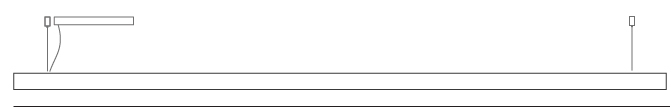

PROJECT
TYPE
SPECIFIER
QUANTITY
DATE

LED60 SUSPENSION

D71017- -

base number   Color   Finish
Temperature   Options

1. To build a product code in our configurator select the specify button on the base model # product page
2. To build a manual product code on this datasheet choose from the options listed below in blue font and add the suffix to the base model #

GENERAL

Series: Woodlin
Subseries: LED60
Brand: Tunto
Division: Design
Mounting Type: Suspension
Mounting Location: Ceiling
Subcategory: Profile

PHYSICAL

Shape: Rectangle
Length (mm): 1300
Length (in): 51 ³/₁₆
Width (mm): 60
Width (in): 2 ³/₈
Height (mm): 60
Height (in): 2 ³/₈
Max. Overall Height (mm): 2060
Max. Overall Height (in): 81 ¹/₈
Light Distribution: Direct
Diffuser: Opal
Fixture Finish: [WAL / ASH / OAK / BLK / WHI](#)
Fixture Material: Wood
Cable Details: 2000mm / 78 3/4"

ELECTRICAL

Lamp Type: LED
Input Wattage (W): 55
Total Output Wattage (W): 50.8
Dimming: Tri-Mode (Non-Dimming and Phase Dimming (120Vac only) and 0-10V Dimming)
Driver Included: Yes
Driver Location: Integrated
Driver Type: Constant Current - Universal
Driver Class: Class 2
Input Voltage (V): 120 - 277
Constant Current (MA): 700

LED

Color Temperature (°K): [2700 / 3000 / 4000](#)
Max. Delivered Lumen (lm): 4380
CRI: >93 CRI
Lamp Life (hrs): 50000

OPTICAL

RATINGS AND CERTIFICATIONS

Certified By: Certified for North American Standards
IP rating: IP20

1300mm 51 ³/₁₆"

60mm 2 ³/₈"

Direct