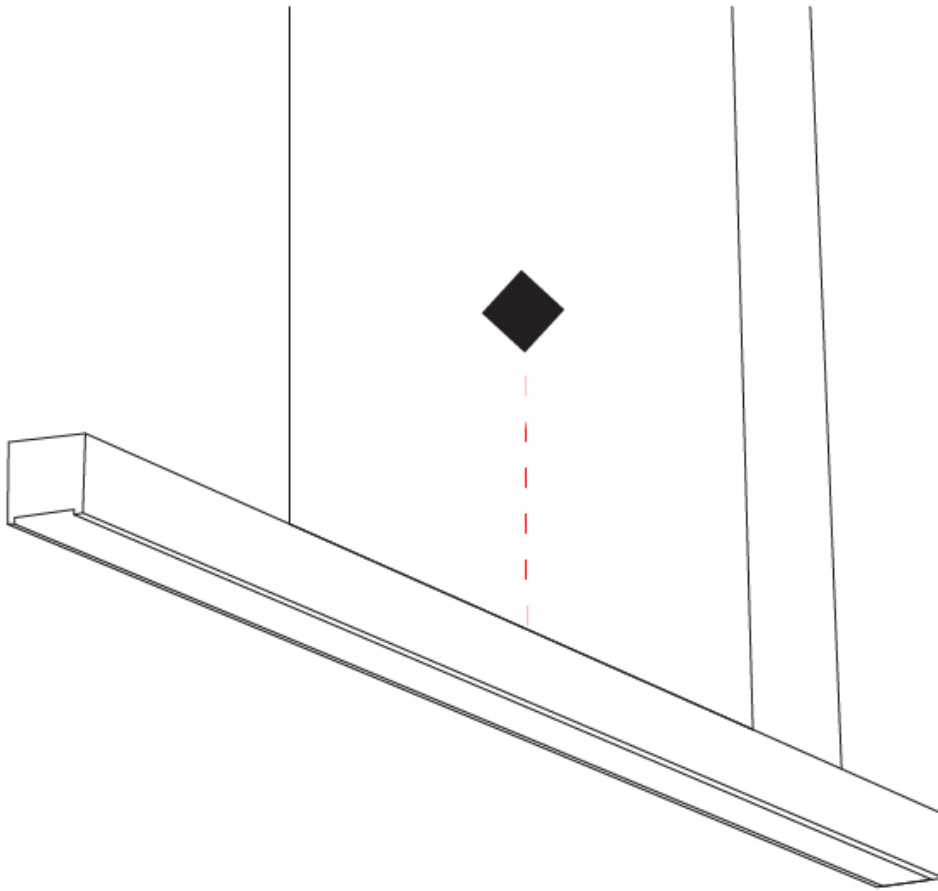

LED60 SUSPENSION

D71016-

PROJECT _____

TYPE _____

SPECIFIER _____

QUANTITY _____

DATE _____