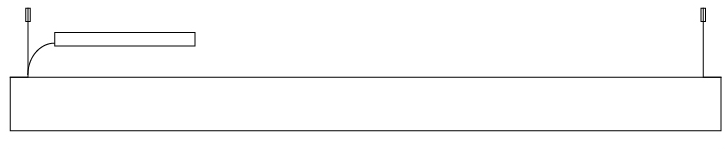

PROJECT _____
TYPE _____
SPECIFIER _____
QUANTITY _____
DATE _____

LED120 SUSPENSION

D71026-

base number   Color   Finish
Temperature   Options

1. To build a product code in our configurator select the specify button on the base model # product page
2. To build a manual product code on this datasheet choose from the options listed below in blue font and add the suffix to the base model #

GENERAL

Series: Woodlin
Subseries: LED120
Brand: Tunto
Division: Design
Mounting Type: Suspension
Mounting Location: Ceiling
Subcategory: Profile

PHYSICAL

Shape: Rectangle
Length (mm): 1600
Length (in): 63
Width (mm): 40
Width (in): 1 9/16
Height (mm): 120
Height (in): 4 3/4
Max. Overall Height (mm): 2120
Max. Overall Height (in): 83 7/16
Light Distribution: Direct / Indirect
Diffuser: Opal
Fixture Finish: WAL / ASH / OAK / BLK / WHI
Fixture Material: Wood
Cable Details: 2000mm / 78 3/4"

ELECTRICAL

Lamp Type: LED
Input Wattage (W): 74
Total Output Wattage (W): 63
Dimming: Tri-Mode (Non-Dimming and Phase Dimming (120Vac only) and 0-10V Dimming)
Driver Included: Yes
Driver Location: Integrated
Driver Type: Constant Current - Universal
Driver Class: Class 2
Input Voltage (V): 120 - 277
Constant Current (MA): 700

LED

Color Temperature (°K): 2700 / 3000 / 4000
Max. Delivered Lumen (lm): 3600
CRI: >93 CRI
Lamp Life (hrs): 50000

OPTICAL

RATINGS AND CERTIFICATIONS

Certified By: Certified for North American Standards
IP rating: IP20

1600mm 63"